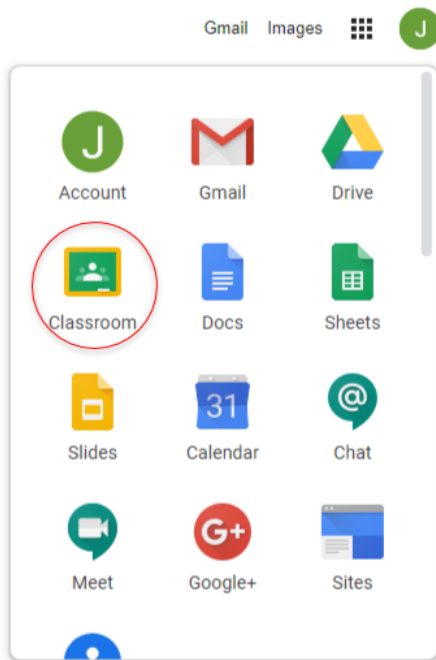

Accessing Google Classroom

Option 1

In the top right corner of a new tab, click the 9 dots.

Then click the Classroom icon

*note the icon may be further down in this app drawer

Option 2

Click the Home button in the top left.